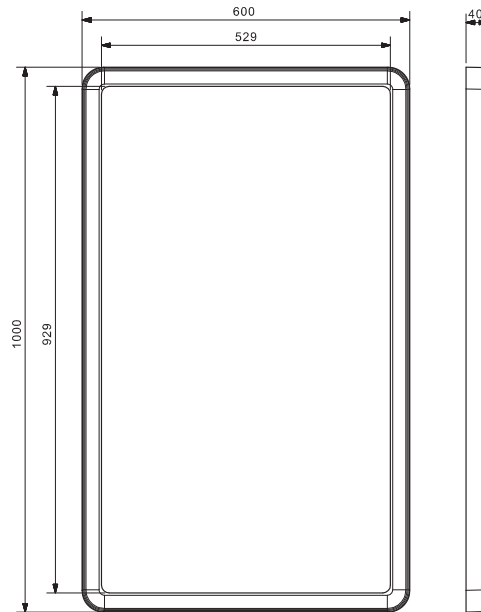

tango

900-0610-00 / tango 60x100

eumar
www.eumar.ee/195

Price is for base-model and does not include functional openings, accessories and customizations. / Der Preis bezieht sich ausschließlich auf das Standard Modell. Nicht beinhaltet sind Öffnungen, Zubehörteile und Maßanfertigungen / *Prix indiqués pour les modèles de base, n'inclus pas les options, ouvertures, accessoires ni adaptations.*

All drawings contain necessary measurements, which are subject to standard tolerances. They are stated in mm and are non-binding. Exact measurements, in particular of customized products, can only be taken from the finished product. Information about tolerances can be found in our General Terms and Conditions (GTC) - www.eumar.ee/gtc In the interests of technical progress we reserve the right to introduce technical modifications.